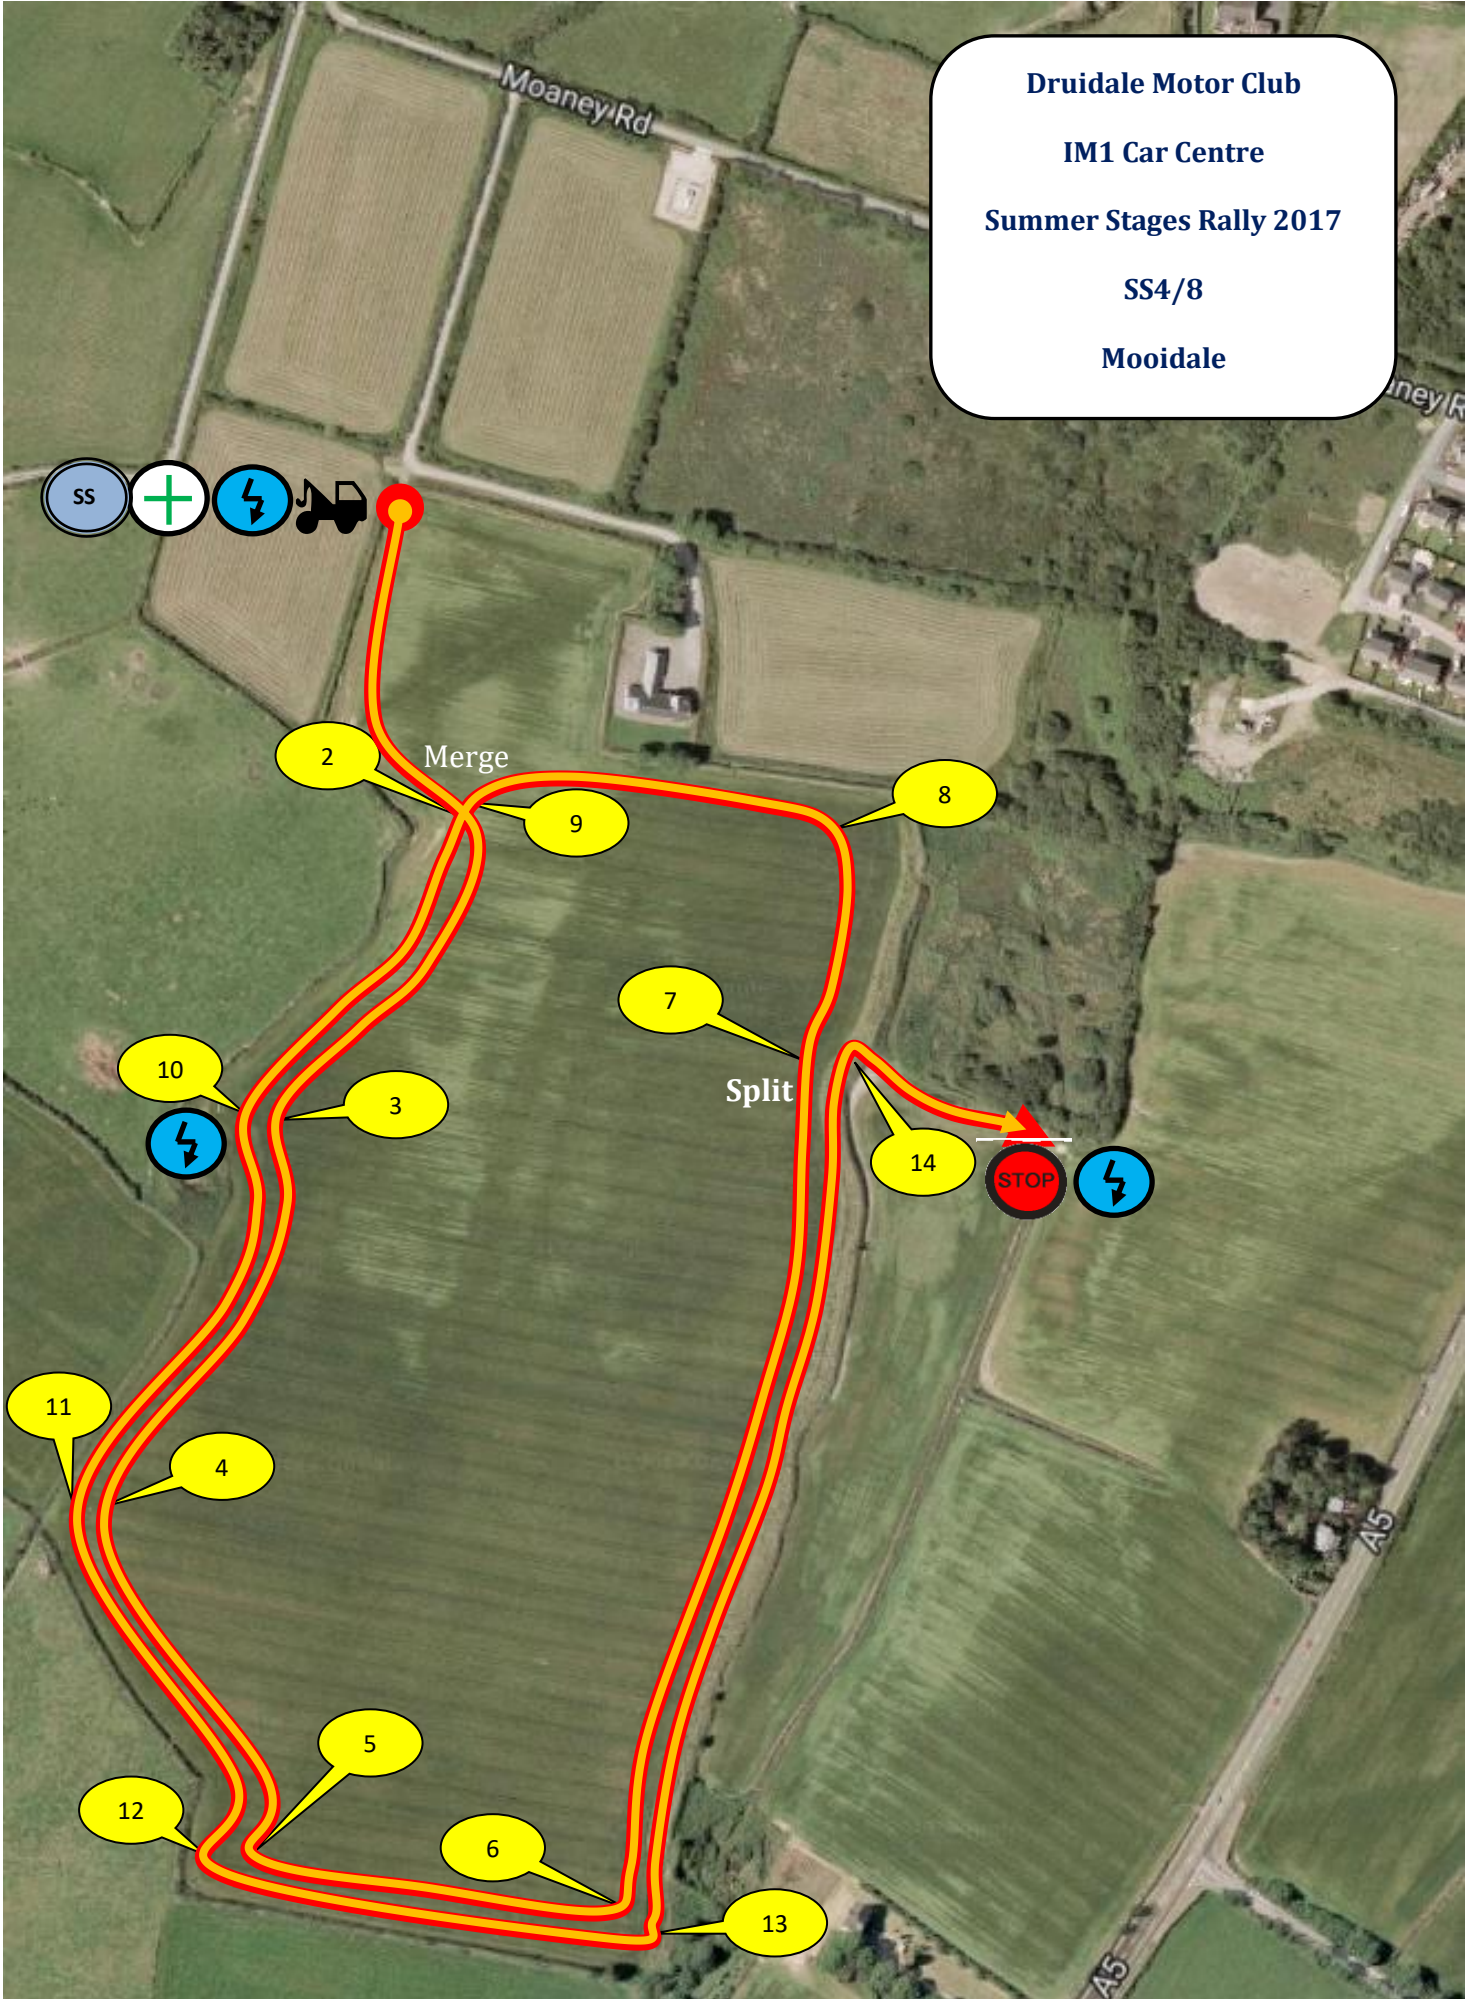

Druidale Motor Club

IM1 Car Centre

Summer Stages Rally 2017

SS4/8

Moidale

SS

2

Merge

9

8

7

Split

10

3

14

STOP

11

4

5

12

6

13

A5

A5